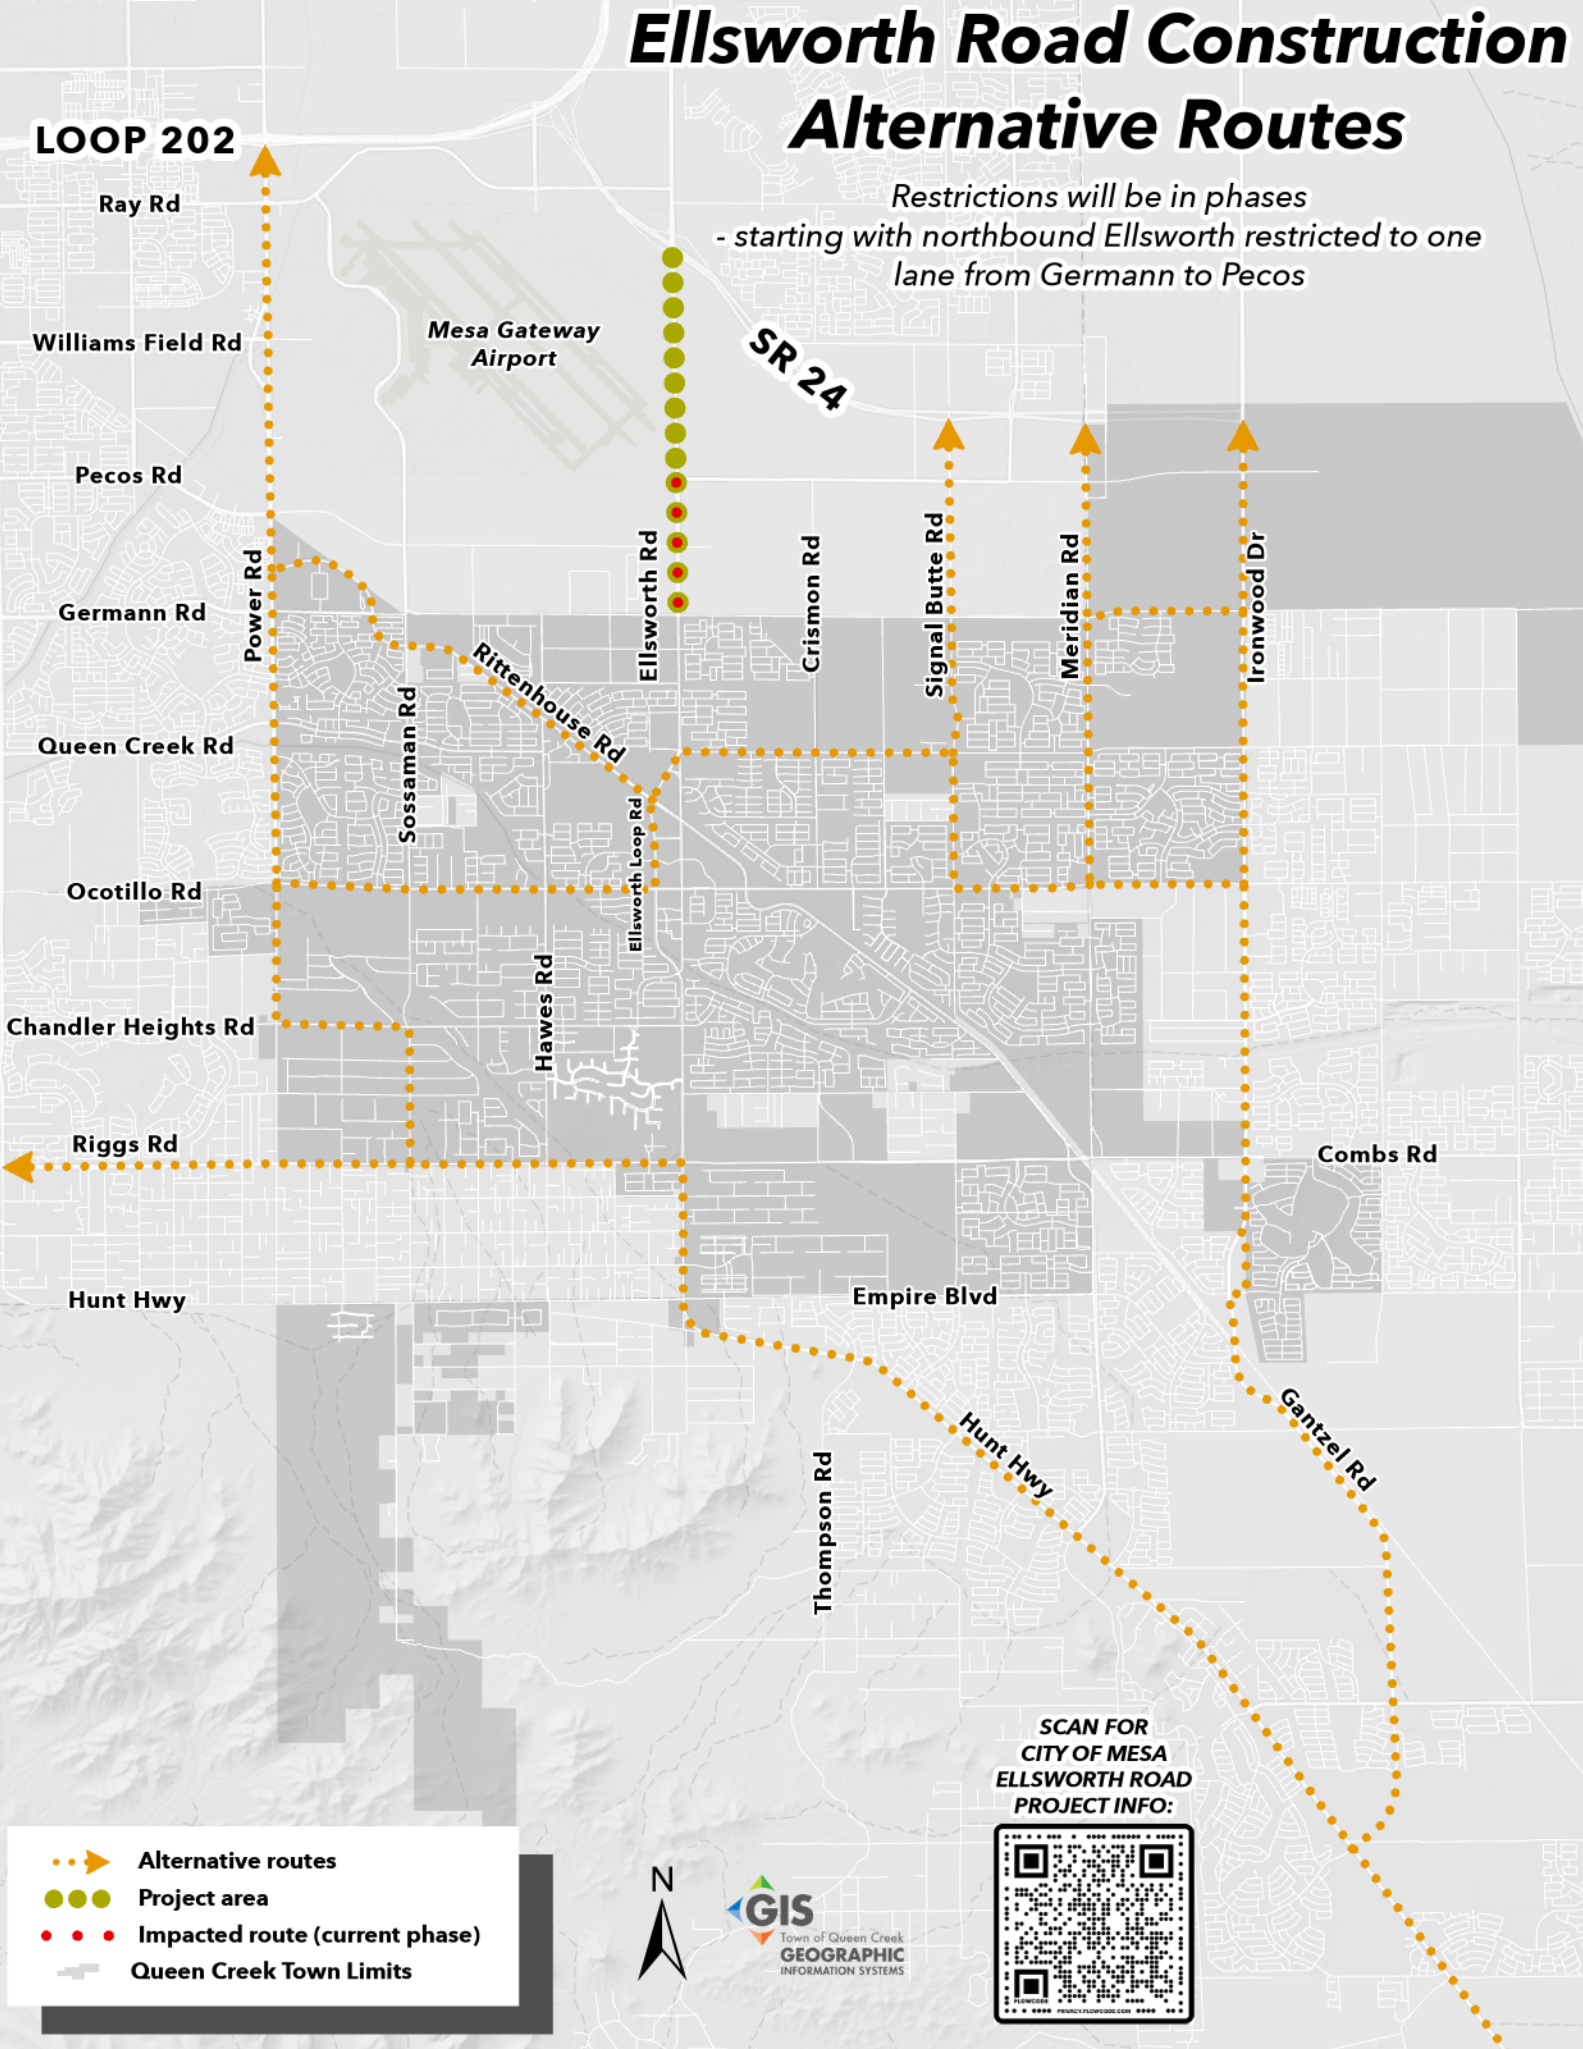

# Ellsworth Road Construction Alternative Routes

Restrictions will be in phases  
 - starting with northbound Ellsworth restricted to one lane from Germann to Pecos

- Alternative routes
- Project area
- Impacted route (current phase)
- Queen Creek Town Limits

SCAN FOR  
 CITY OF MESA  
 ELLSWORTH ROAD  
 PROJECT INFO: